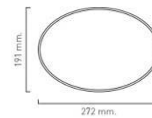

ROUND TRAY

MODELS AND DIMENSIONS

CAPSULE TRAY
S: 19x10x11mm M: 22x15x12mm

OVAL TRAY
27x19x12mm

ROUND TRAY
Ø32x8mm

TACHINE
11x7x5mm

TACHINE TALL
7x11x10mm

BOWL
23x117mm

COASTER SQUARE
9x9x8mm

COASTER PILLOW
9x9x8mm

COASTER ROUND
Ø18mm for Nazaria
Ø161mm for Husk, Kasse, Cocco

TEA TRAY
M: 27x191x16mm L: 48x30x20mm

SERVING TRAY
42x19x30mm

LONG TRAY
42x113x10mm

CAPSULE CUP / CAPSULE CUP WITH LID
Ø1x91mm / Ø1x48mm