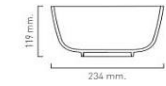

SONITE PRODUCT LINE PLATE & BOWL

BOWL