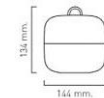

SONITE | 13

SONITE PRODUCT LINE: TAGINE & JASMIN BOX

TAGINE TALL S

TAGINE

JASMINE BOX S

JASMINE BOX M

SONITE PRODUCT LINE: CUPS

CAPSULE CUP

ROUND TRAY

MODELS AND DIMENSIONS

CAPSULE TRAY
S: 19x10x11mm M: 22x15x12mm

OVAL TRAY
27x19x12mm

ROUND TRAY
Ø32x8mm

TACHINE
11x7x5mm

TACHINE TALL
7x11x10mm

BOWL
23x117mm