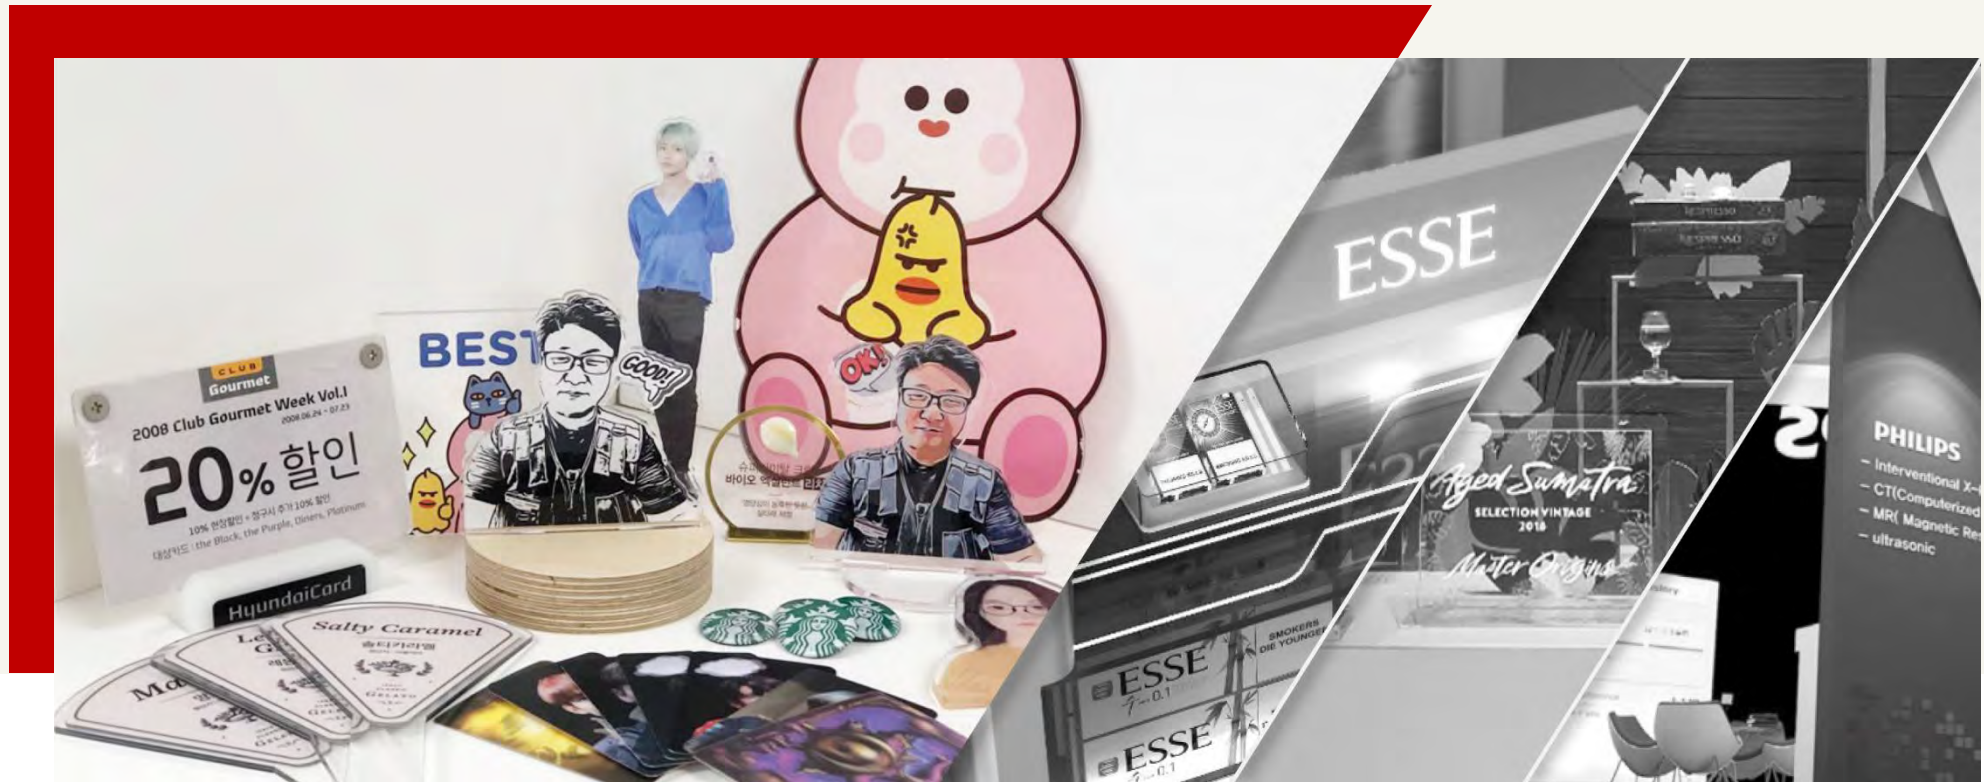

GOODS

Communication Channel Management