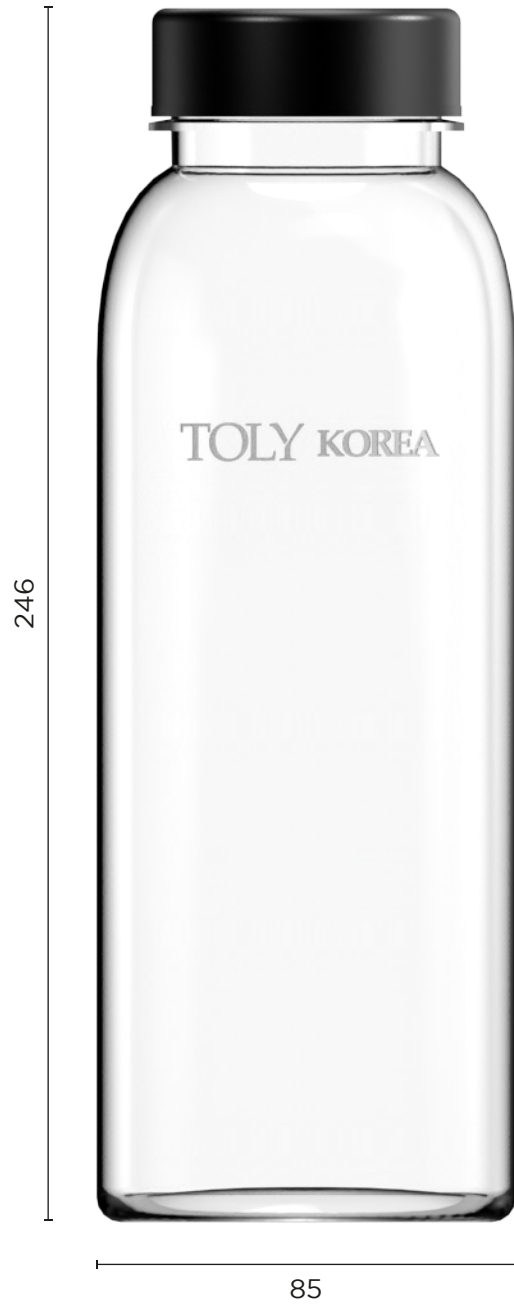

SPECIFICATION

Option.C