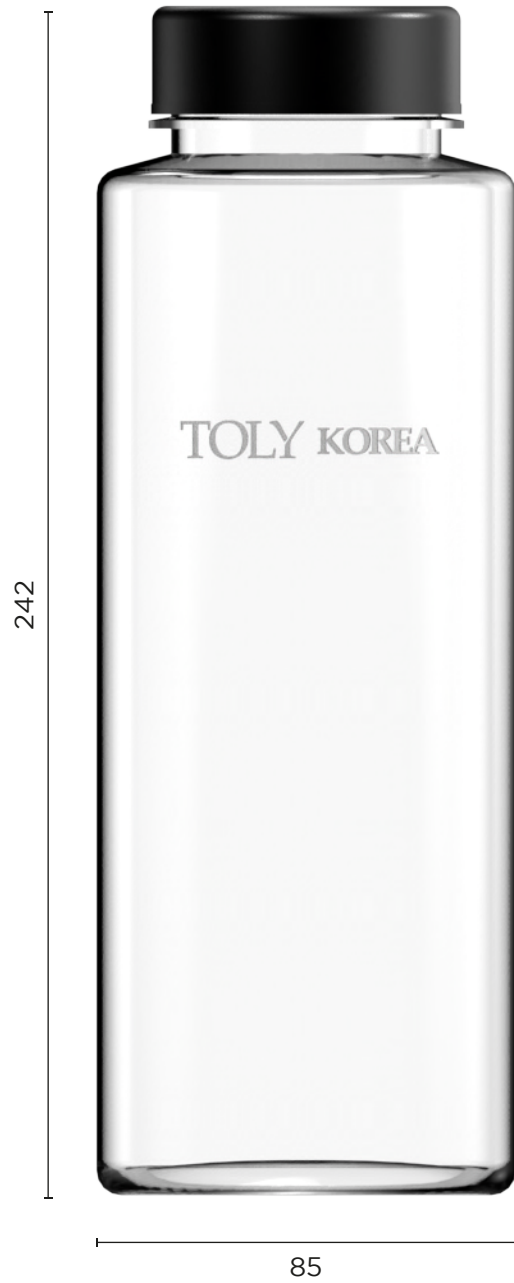

SPECIFICATION

Option.B