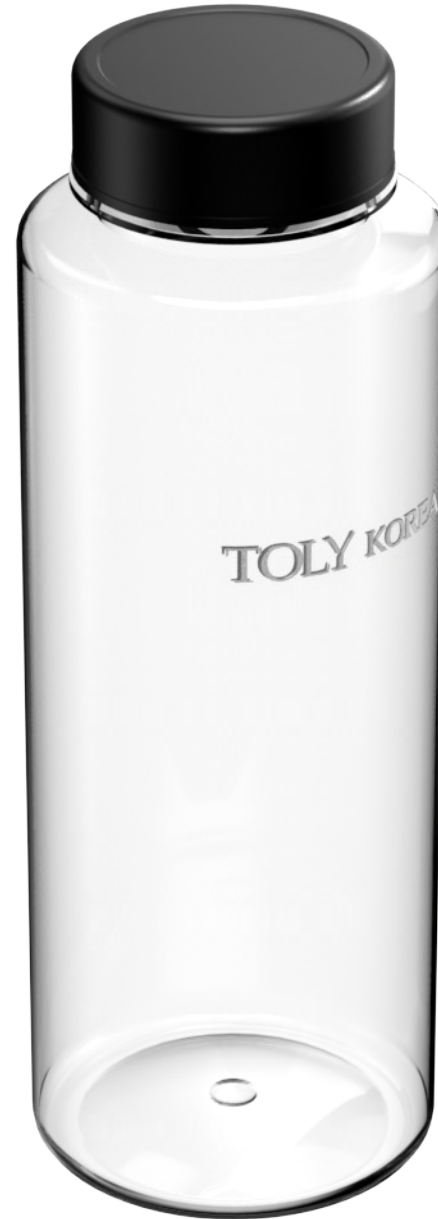

1100ml BOTTLE

DESIGN PROPOSAL

1100ml Coffee Bottle

Materials

Bottle: PET / Cap : PP

SPECIFICATION

Option.A

SPECIFICATION

Option.B

SPECIFICATION

Option.C

SPECIFICATION

Option.D

Option.A
Origin

Option.B
Edge

Option.C
Soft