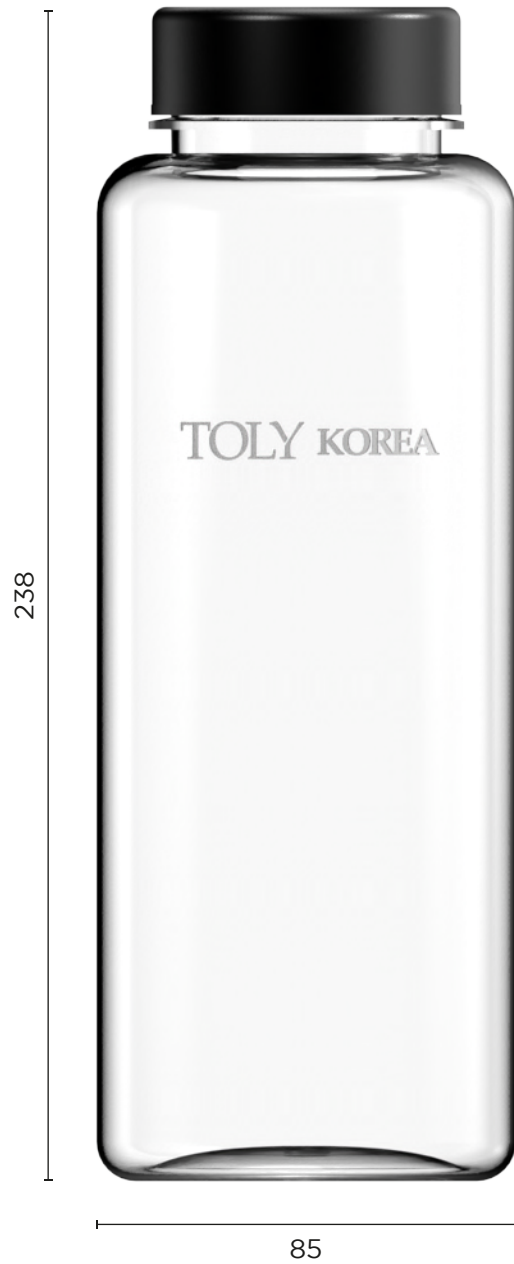

1100ml BOTTLE

DESIGN PROPOSAL

1100ml Coffee Bottle

Materials

Bottle: PET / Cap : PP

SPECIFICATION

Option.A

SPECIFICATION