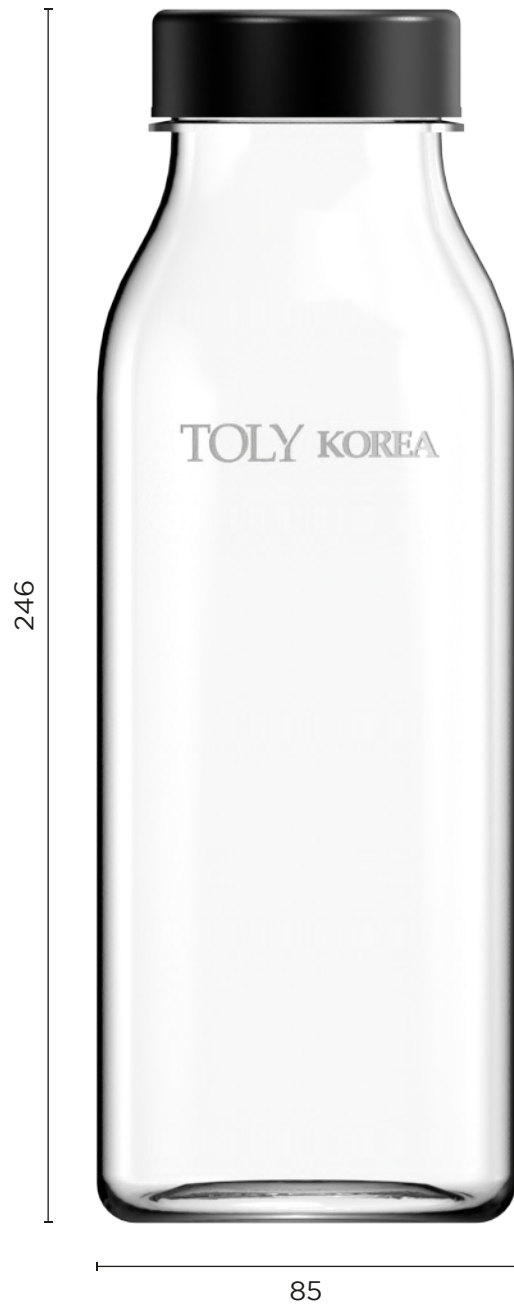

1100ml BOTTLE

DESIGN PROPOSAL

1100ml Coffee Bottle

Materials

Bottle: PET / Cap : PP

SPECIFICATION

Option.A

SPECIFICATION

Option.B

SPECIFICATION

Option.C

SPECIFICATION

Option.D

Option.A
Origin

Option.B
Edge

Option.C
Soft